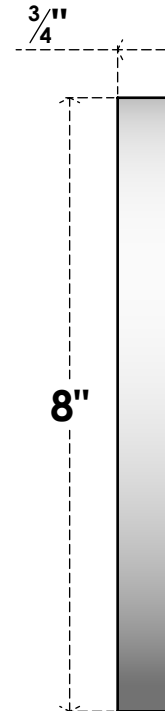

# ROSP080X080X075GRY12

8"W X 8"H X 3/4"P STANDARD GRAYSON SPIRAL ROSETTE WITH SQUARE EDGE, ARCHITECTURAL GRADE PVC

**FRONT**

**SIDE**

EKENA MILLWORK  
2300 WEST MAIN ST.  
CLARKSVILLE, TX 75426  
TOLL FREE: 866-607-0453  
WWW.EKENAMILLWORK.COM

#### NOTES

1. INSTALLATION TO BE COMPLETED IN ACCORDANCE WITH MANUFACTURER'S SPECIFICATIONS.
2. DRAWING MAY NOT BE TO SCALE
3. THIS DRAWING IS INTENDED FOR DESIGN AND PLANNING PURPOSES ONLY.
4. ALL INFORMATION CONTAINED HEREIN WAS CURRENT AT THE TIME OF DEVELOPMENT BUT MUST BE REVIEWED AND APPROVED BY THE PRODUCT MANUFACTURER TO BE CONSIDERED ACCURATE.
5. ARCHITECTURAL GRADE PVC PRODUCTS ARE MADE FROM EXPANDED CELLULAR PVC AND COME NATURALLY WHITE BUT MAY BE PAINTED