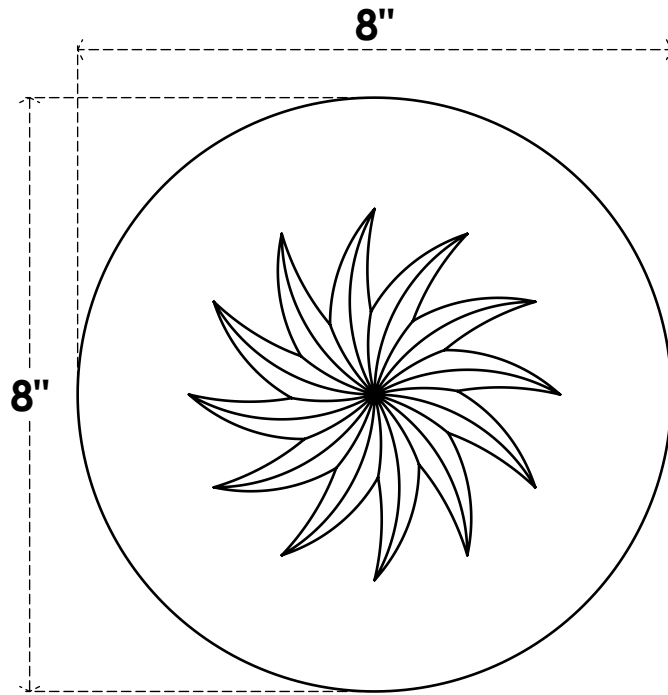

# ROSP080X080X075GRY12

8"W X 8"H X 3/4"P STANDARD GRAYSON SPIRAL ROSETTE WITH SQUARE EDGE, ARCHITECTURAL GRADE PVC

**FRONT**

**SIDE**

EKENA MILLWORK  
2300 WEST MAIN ST.  
CLARKSVILLE, TX 75426  
TOLL FREE: 866-607-0453  
WWW.EKENAMILLWORK.COM